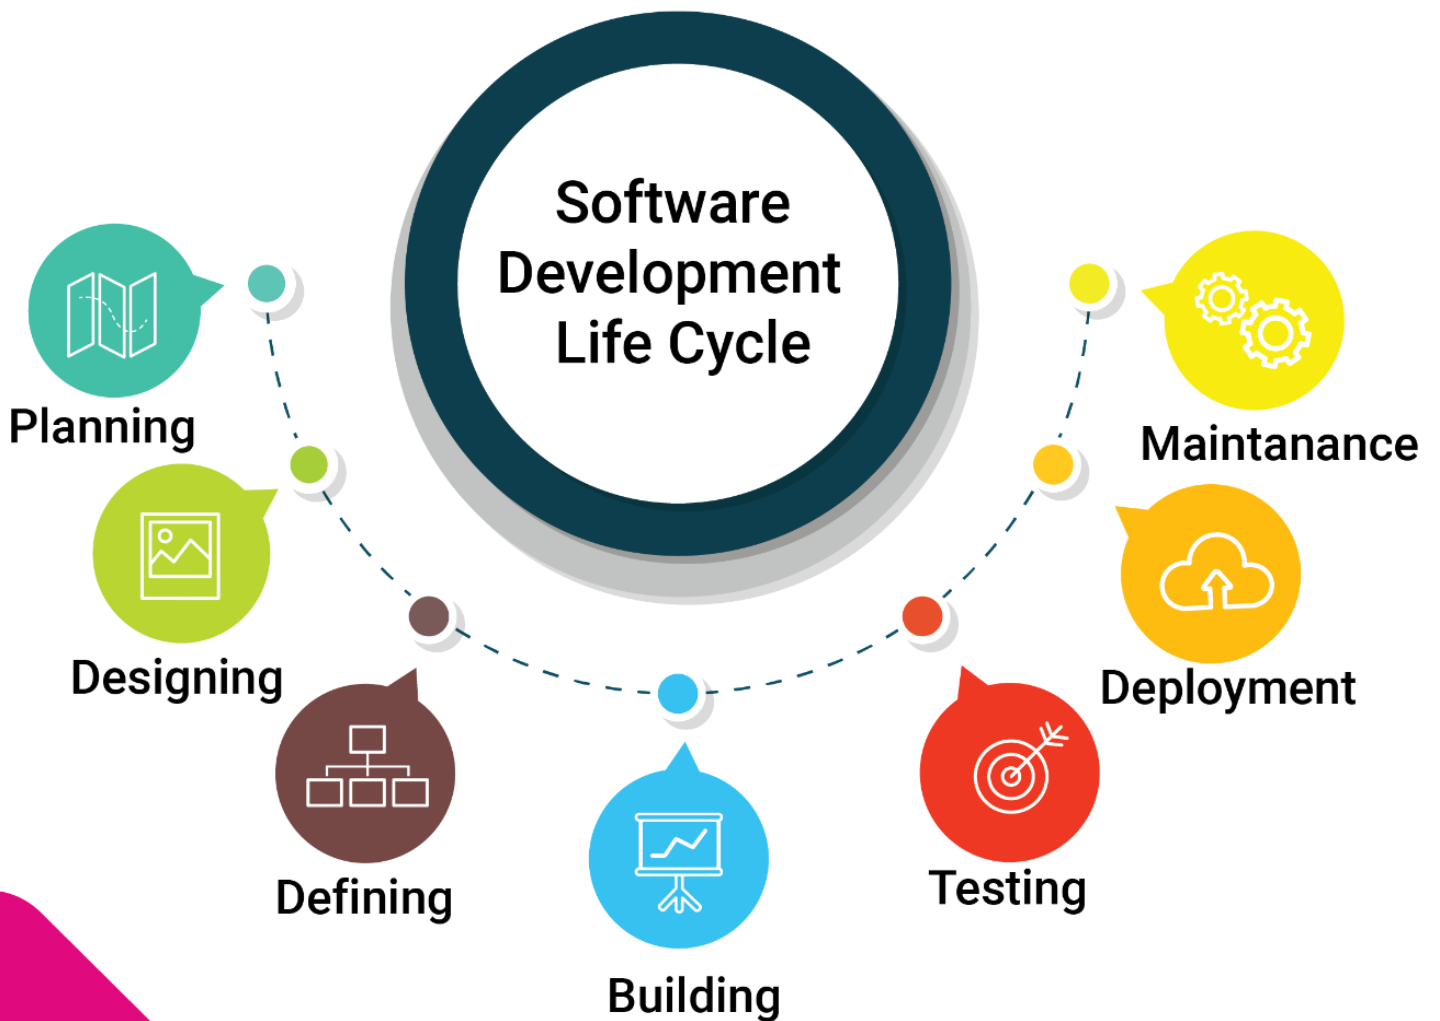

This System simplifies office and project management and automates strategy and planning of administrator .

# OUR SERVICES

# DEVELOPMENT METHODOLOGIES

In Eziline We Follows Two Types Of Software Development Methodologies To Achieve Maximum Productivity.

● Agile

● RAD

● Scrum

International Projects  
380+

National Projects  
8360+